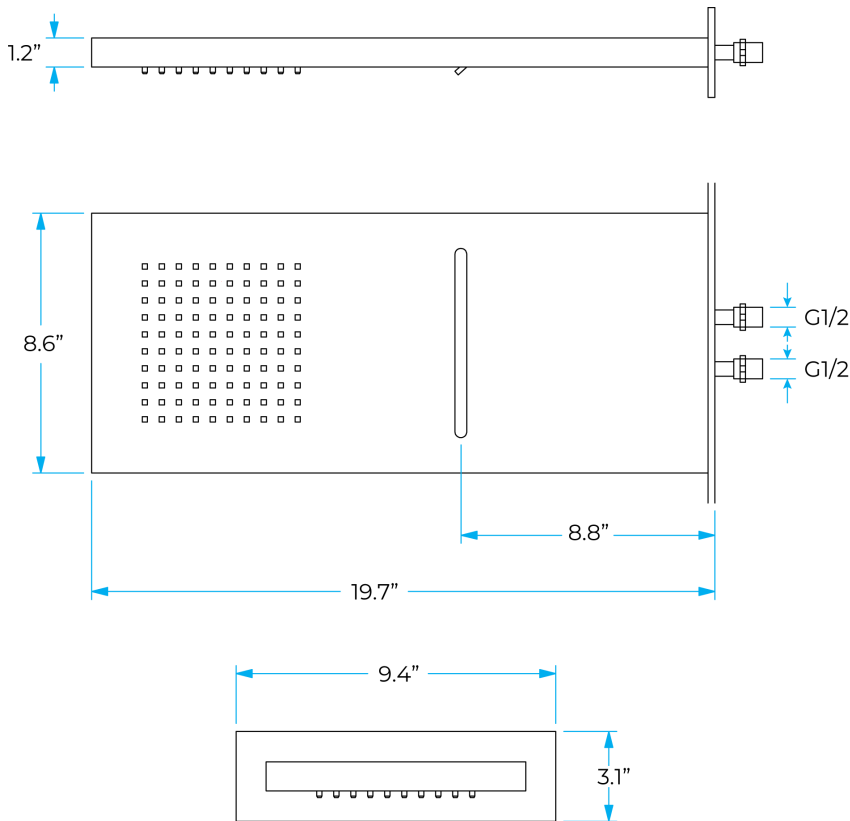

BATHSELECT RAINFALL LED COLOR CHANGES SHOWER FAUCET SINGLE HANDLE OIL RUBBED BRONZE SHOWER SPECS

Specifications

- Type: Shower Set
- Cold/Hot Water Control Type: Single Holder Dual Control
- Style: Classic
- Number of Handle: 3-Way Dual Single Handle
- Surface Treatment: Oil Rubbed Bronze
- Valve Core Material: Ceramic
- Surface Finish: Oil Rubbed Bronze

Shower Head Size:

Flow Rate
2.5 GPM / 9.5 LPM (rain Shower);

Note: The LED lights are powered by water flow, and will be activated once the water is turned on.

Hand Shower Size:

The minimum required water pressure is 0.05 MPa (0.5 bar).
Flow rate 2.5 GPM (9.5 LPM).

Mixer Size: