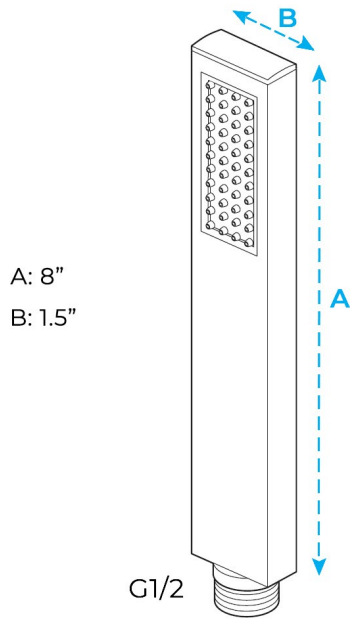

BATHSELECT RAINFALL LED COLOR CHANGES SHOWER FAUCET SINGLE HANDLE OIL RUBBED BRONZE SHOWER SPECS

Specifications

- Type: Shower Set
- Cold/Hot Water Control Type: Single Holder Dual Control
- Style: Classic
- Number of Handle: 3-Way Dual Single Handle
- Surface Treatment: Oil Rubbed Bronze
- Valve Core Material: Ceramic
- Surface Finish: Oil Rubbed Bronze

Shower Head Size:

Flow Rate
2.5 GPM / 9.5 LPM (rain Shower);

Note: The LED lights are powered by water flow, and will be activated once the water is turned on.

Hand Shower Size:

The minimum required water pressure is 0.05 MPa (0.5 bar).
Flow rate 2.5 GPM (9.5 LPM).

Mixer Size: